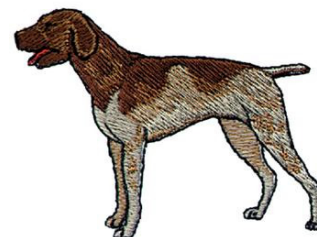

Name: German Shorthair Pointer Machine
Embroidery Design

SKU: DC01-DG0155

Brand: Dakota Collectibles

Unique Colors: 13 (5 color Stops)

Unique Colors

	Color Name (Color Code)	Manufacturer - Type
	Super White (1001) [No Color Selected]	madeira - rayon
	Dusty Lilac (1263) [No Color Selected]	madeira - rayon
	Crocus (286)	Exquisite - Polyester 1000m

Complete Color Sequence

#		Color Name (Color Code)	Manufacturer - Type
1		Super White (1001) [No Color Selected]	madeira - rayon
2		Super White (1001) [No Color Selected]	madeira - rayon
3		Crocus (286)	Exquisite - Polyester 1000m