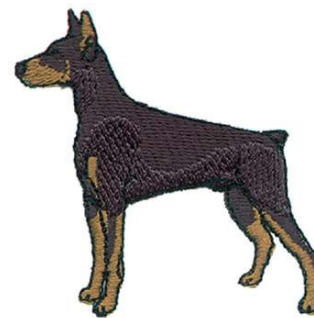

Name: Doberman Machine Embroidery Design

SKU: DC01-DG0058

Brand: Dakota Collectibles

Unique Colors: 13 (3 color Stops)

Unique Colors

	Color Name (Color Code)	Manufacturer - Type
	Super White (1001) [No Color Selected]	madeira - rayon
	Dusty Lilac (1263) [No Color Selected]	madeira - rayon
	Crocus (286)	Exquisite - Polyester 1000m

Complete Color Sequence

#		Color Name (Color Code)	Manufacturer - Type
1		Super White (1001) [No Color Selected]	madeira - rayon
2		Super White (1001) [No Color Selected]	madeira - rayon
3		Crocus (286)	Exquisite - Polyester 1000m