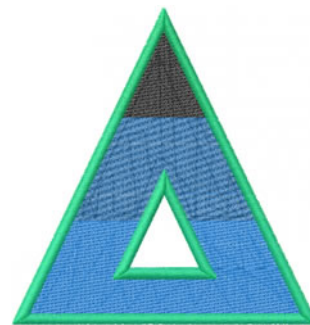

Name: Toga Delta

SKU: GSD01-Delta

Brand: Grand Slam Designs

Unique Colors: 13 (4 color Stops)

Unique Colors

	Color Name (Color Code)	Manufacturer - Type
	Super White (1001) [No Color Selected]	madeira - rayon
	Dusty Lilac (1263) [No Color Selected]	madeira - rayon
	Crocus (286)	Exquisite - Polyester 1000m

Complete Color Sequence

#		Color Name (Color Code)	Manufacturer - Type
1		Super White (1001) [No Color Selected]	madeira - rayon
2		Super White (1001) [No Color Selected]	madeira - rayon
3		Crocus (286)	Exquisite - Polyester 1000m