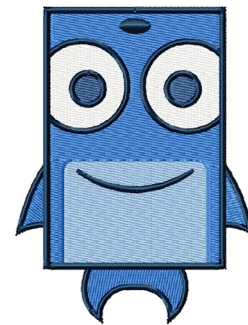

Name: Square Whale

SKU: DZD01-DDZ1327

Brand: Digitizing Dreams

Unique Colors: 13 (6 color Stops)

Unique Colors

	Color Name (Color Code)	Manufacturer - Type
	Super White (1001) [No Color Selected]	madeira - rayon
	Dusty Lilac (1263) [No Color Selected]	madeira - rayon
	Crocus (286)	Exquisite - Polyester 1000m

Complete Color Sequence

#		Color Name (Color Code)	Manufacturer - Type
1		Super White (1001) [No Color Selected]	madeira - rayon
2		Super White (1001) [No Color Selected]	madeira - rayon
3		Crocus (286)	Exquisite - Polyester 1000m