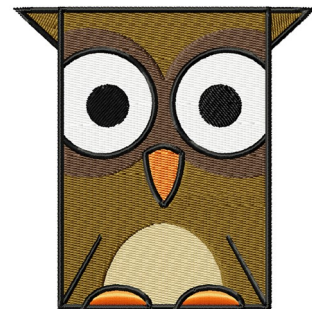

Name: Square Owl Machine Embroidery Design

SKU: DZD01-DDZ1317

Brand: Digitizing Dreams

Unique Colors: 13 (6 color Stops)

Unique Colors

	Color Name (Color Code)	Manufacturer - Type
	Super White (1001) [No Color Selected]	madeira - rayon
	Dusty Lilac (1263) [No Color Selected]	madeira - rayon
	Crocus (286)	Exquisite - Polyester 1000m

Complete Color Sequence

#		Color Name (Color Code)	Manufacturer - Type
1		Super White (1001) [No Color Selected]	madeira - rayon
2		Super White (1001) [No Color Selected]	madeira - rayon
3		Crocus (286)	Exquisite - Polyester 1000m