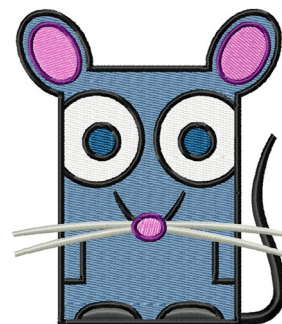

Name: Square Mouse Machine Embroidery Design

SKU: DZD01-DDZ1316

Brand: Digitizing Dreams

Unique Colors: 13 (9 color Stops)

Unique Colors

	Color Name (Color Code)	Manufacturer - Type
	Super White (1001) [No Color Selected]	madeira - rayon
	Dusty Lilac (1263) [No Color Selected]	madeira - rayon
	Crocus (286)	Exquisite - Polyester 1000m

Complete Color Sequence

#		Color Name (Color Code)	Manufacturer - Type
1		Super White (1001) [No Color Selected]	madeira - rayon
2		Super White (1001) [No Color Selected]	madeira - rayon
3		Crocus (286)	Exquisite - Polyester 1000m