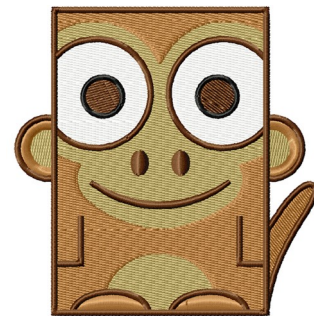

Name: Square Monkey Machine Embroidery Design

SKU: DZD01-DDZ1314

Brand: Digitizing Dreams

Unique Colors: 13 (6 color Stops)

Unique Colors

	Color Name (Color Code)	Manufacturer - Type
	Super White (1001) [No Color Selected]	madeira - rayon
	Dusty Lilac (1263) [No Color Selected]	madeira - rayon
	Crocus (286)	Exquisite - Polyester 1000m

Complete Color Sequence

#		Color Name (Color Code)	Manufacturer - Type
1		Super White (1001) [No Color Selected]	madeira - rayon
2		Super White (1001) [No Color Selected]	madeira - rayon
3		Crocus (286)	Exquisite - Polyester 1000m