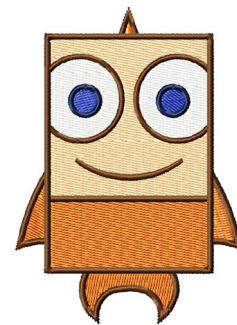

Name: Square Goldfish

SKU: DZD01-DDZ1313

Brand: Digitizing Dreams

Unique Colors: 13 (6 color Stops)

Unique Colors

	Color Name (Color Code)	Manufacturer - Type
	Super White (1001) [No Color Selected]	madeira - rayon
	Dusty Lilac (1263) [No Color Selected]	madeira - rayon
	Crocus (286)	Exquisite - Polyester 1000m

Complete Color Sequence

#		Color Name (Color Code)	Manufacturer - Type
1		Super White (1001) [No Color Selected]	madeira - rayon
2		Super White (1001) [No Color Selected]	madeira - rayon
3		Crocus (286)	Exquisite - Polyester 1000m