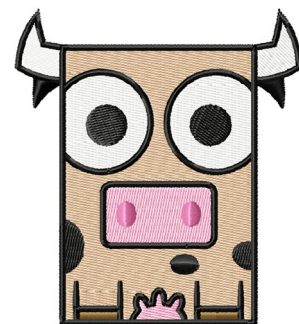

**Name:** Square Cow

**SKU:** DZD01-DDZ1312

**Brand:** Digitizing Dreams

**Unique Colors:** 13 (6 color Stops)

## Unique Colors

	<b>Color Name (Color Code)</b>	<b>Manufacturer - Type</b>
	Super White (1001) [No Color Selected]	madeira - rayon
	Dusty Lilac (1263) [No Color Selected]	madeira - rayon
	Crocus (286)	Exquisite - Polyester 1000m