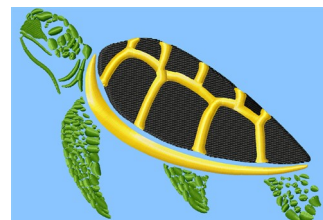

**Name:** Loggerhead Turtle Machine Embroidery Design

**SKU:** DZD01-DDZ1304

**Brand:** Digitizing Dreams

**Unique Colors:** 13 (4 color Stops)

## Unique Colors

	<b>Color Name (Color Code)</b>	<b>Manufacturer - Type</b>
	Super White (1001) [No Color Selected]	madeira - rayon
	Dusty Lilac (1263) [No Color Selected]	madeira - rayon
	Crocus (286)	Exquisite - Polyester 1000m