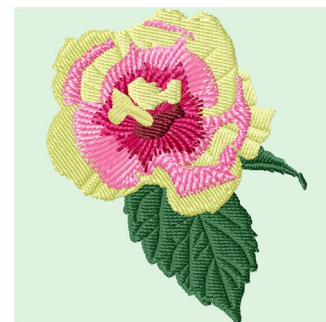

Name: Blooming Hibiscus Machine Embroidery Design

SKU: DZD01-DDZ1279

Brand: Digitizing Dreams

Unique Colors: 13 (6 color Stops)

Unique Colors

	Color Name (Color Code)	Manufacturer - Type
	Super White (1001) [No Color Selected]	madeira - rayon
	Dusty Lilac (1263) [No Color Selected]	madeira - rayon
	Crocus (286)	Exquisite - Polyester 1000m

Complete Color Sequence

#		Color Name (Color Code)	Manufacturer - Type
1		Super White (1001) [No Color Selected]	madeira - rayon
2		Super White (1001) [No Color Selected]	madeira - rayon
3		Crocus (286)	Exquisite - Polyester 1000m