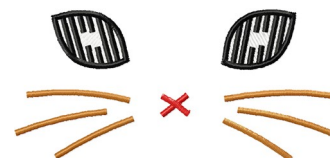

**Name:** Bunny Face

**SKU:** DZD01-DDZ1240

**Brand:** Digitizing Dreams

**Unique Colors:** 13 (6 color Stops)

## Unique Colors

	<b>Color Name (Color Code)</b>	<b>Manufacturer - Type</b>
	Super White (1001) [No Color Selected]	madeira - rayon
	Dusty Lilac (1263) [No Color Selected]	madeira - rayon
	Crocus (286)	Exquisite - Polyester 1000m

# Complete Color Sequence

#		Color Name (Color Code)	Manufacturer - Type
1		Super White (1001) [No Color Selected]	madeira - rayon
2		Super White (1001) [No Color Selected]	madeira - rayon
3		Crocus (286)	Exquisite - Polyester 1000m