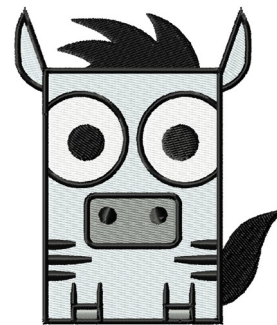

Name: Square Zebra

SKU: DZD01-DDZ1205

Brand: Digitizing Dreams

Unique Colors: 13 (7 color Stops)

Unique Colors

	Color Name (Color Code)	Manufacturer - Type
	Super White (1001) [No Color Selected]	madeira - rayon
	Dusty Lilac (1263) [No Color Selected]	madeira - rayon
	Crocus (286)	Exquisite - Polyester 1000m