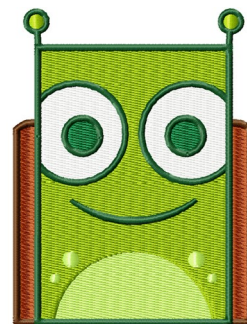

**Name:** Square Snail

**SKU:** DZD01-DDZ1202

**Brand:** Digitizing Dreams

**Unique Colors:** 13 (8 color Stops)

## Unique Colors

	<b>Color Name (Color Code)</b>	<b>Manufacturer - Type</b>
	Super White (1001) [No Color Selected]	madeira - rayon
	Dusty Lilac (1263) [No Color Selected]	madeira - rayon
	Crocus (286)	Exquisite - Polyester 1000m

# Complete Color Sequence

#		Color Name (Color Code)	Manufacturer - Type
1		Super White (1001) [No Color Selected]	madeira - rayon
2		Super White (1001) [No Color Selected]	madeira - rayon
3		Crocus (286)	Exquisite - Polyester 1000m