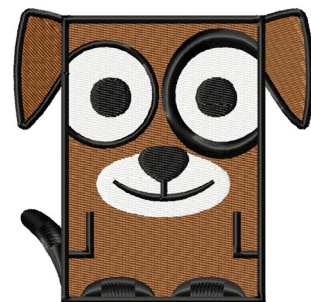

**Name:** Square Puppy

**SKU:** DZD01-DDZ1199

**Brand:** Digitizing Dreams

**Unique Colors:** 13 (5 color Stops)

## Unique Colors

	<b>Color Name (Color Code)</b>	<b>Manufacturer - Type</b>
	Super White (1001) [No Color Selected]	madeira - rayon
	Dusty Lilac (1263) [No Color Selected]	madeira - rayon
	Crocus (286)	Exquisite - Polyester 1000m