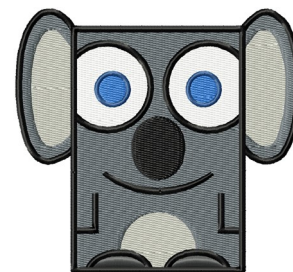

Name: Square Koala

SKU: DZD01-DDZ1191

Brand: Digitizing Dreams

Unique Colors: 13 (7 color Stops)

Unique Colors

	Color Name (Color Code)	Manufacturer - Type
	Super White (1001) [No Color Selected]	madeira - rayon
	Dusty Lilac (1263) [No Color Selected]	madeira - rayon
	Crocus (286)	Exquisite - Polyester 1000m

Complete Color Sequence

#		Color Name (Color Code)	Manufacturer - Type
1		Super White (1001) [No Color Selected]	madeira - rayon
2		Super White (1001) [No Color Selected]	madeira - rayon
3		Crocus (286)	Exquisite - Polyester 1000m