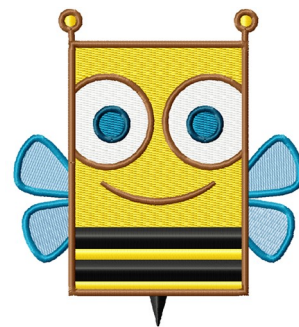

Name: Square Bee

SKU: DZD01-DDZ1181

Brand: Digitizing Dreams

Unique Colors: 13 (9 color Stops)

Unique Colors

	Color Name (Color Code)	Manufacturer - Type
	Super White (1001) [No Color Selected]	madeira - rayon
	Dusty Lilac (1263) [No Color Selected]	madeira - rayon
	Crocus (286)	Exquisite - Polyester 1000m

Complete Color Sequence

#		Color Name (Color Code)	Manufacturer - Type
1		Super White (1001) [No Color Selected]	madeira - rayon
2		Super White (1001) [No Color Selected]	madeira - rayon
3		Crocus (286)	Exquisite - Polyester 1000m