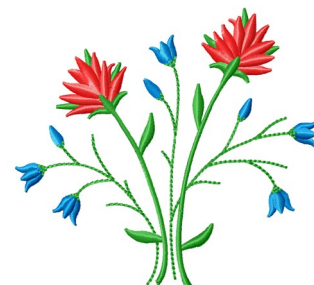

Name: Harebell Flowers Machine Embroidery Design

SKU: DZD01-DDZ1162

Brand: Digitizing Dreams

Unique Colors: 13 (4 color Stops)

Unique Colors

	Color Name (Color Code)	Manufacturer - Type
	Super White (1001) [No Color Selected]	madeira - rayon
	Dusty Lilac (1263) [No Color Selected]	madeira - rayon
	Crocus (286)	Exquisite - Polyester 1000m

Complete Color Sequence

#		Color Name (Color Code)	Manufacturer - Type
1		Super White (1001) [No Color Selected]	madeira - rayon
2		Super White (1001) [No Color Selected]	madeira - rayon
3		Crocus (286)	Exquisite - Polyester 1000m