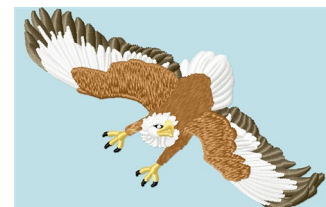

Name: Flying Eagle

SKU: DZD01-DDZ1156

Brand: Digitizing Dreams

Unique Colors: 13 (7 color Stops)

Unique Colors

	Color Name (Color Code)	Manufacturer - Type
	Super White (1001) [No Color Selected]	madeira - rayon
	Dusty Lilac (1263) [No Color Selected]	madeira - rayon
	Crocus (286)	Exquisite - Polyester 1000m

Complete Color Sequence

#		Color Name (Color Code)	Manufacturer - Type
1		Super White (1001) [No Color Selected]	madeira - rayon
2		Super White (1001) [No Color Selected]	madeira - rayon
3		Crocus (286)	Exquisite - Polyester 1000m