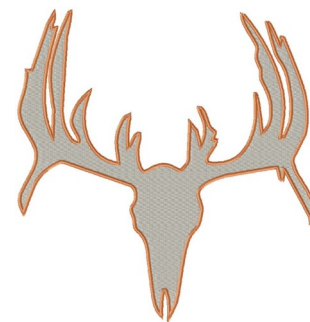

Name: Deer Skull Silhouette

SKU: DZD01-DDZ1011

Brand: Digitizing Dreams

Unique Colors: 13 (2 color Stops)

Unique Colors

	Color Name (Color Code)	Manufacturer - Type
	Super White (1001) [No Color Selected]	madeira - rayon
	Dusty Lilac (1263) [No Color Selected]	madeira - rayon
	Crocus (286)	Exquisite - Polyester 1000m