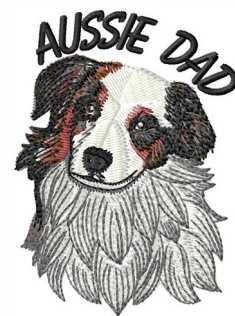

Name: Aussie Dad Machine Embroidery Design

SKU: GSD01-DCG184T4

Brand: Grand Slam Designs

Unique Colors: 13 (8 color Stops)

Unique Colors

	Color Name (Color Code)	Manufacturer - Type
	Super White (1001) [No Color Selected]	madeira - rayon
	Dusty Lilac (1263) [No Color Selected]	madeira - rayon
	Crocus (286)	Exquisite - Polyester 1000m

Complete Color Sequence

#		Color Name (Color Code)	Manufacturer - Type
1		Super White (1001) [No Color Selected]	madeira - rayon
2		Super White (1001) [No Color Selected]	madeira - rayon
3		Crocus (286)	Exquisite - Polyester 1000m