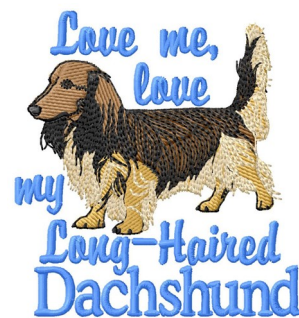

Name: Love Dachshund Machine Embroidery Design

SKU: GSD01-DC2165T3

Brand: Grand Slam Designs

Unique Colors: 13 (8 color Stops)

Unique Colors

	Color Name (Color Code)	Manufacturer - Type
	Super White (1001) [No Color Selected]	madeira - rayon
	Dusty Lilac (1263) [No Color Selected]	madeira - rayon
	Crocus (286)	Exquisite - Polyester 1000m