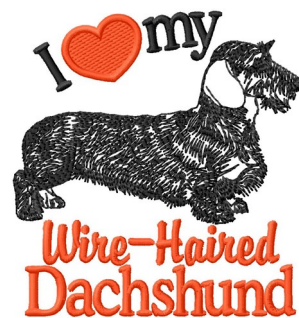

Name: Love My Dachshund Machine Embroidery Design

SKU: GSD01-DC2159T3

Brand: Grand Slam Designs

Unique Colors: 13 (2 color Stops)

Unique Colors

	Color Name (Color Code)	Manufacturer - Type
	Super White (1001) [No Color Selected]	madeira - rayon
	Dusty Lilac (1263) [No Color Selected]	madeira - rayon
	Crocus (286)	Exquisite - Polyester 1000m