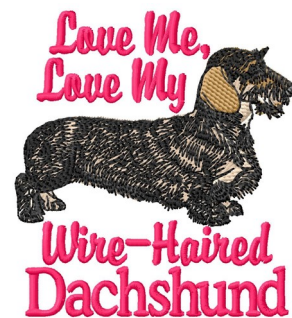

Name: My Dachshund Machine Embroidery Design

SKU: GSD01-DC2157T3

Brand: Grand Slam Designs

Unique Colors: 13 (6 color Stops)

Unique Colors

	Color Name (Color Code)	Manufacturer - Type
	Super White (1001) [No Color Selected]	madeira - rayon
	Dusty Lilac (1263) [No Color Selected]	madeira - rayon
	Crocus (286)	Exquisite - Polyester 1000m