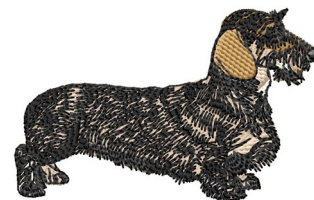

**Name:** Wire-Haired Dachshund

**SKU:** GSD01-DC2157

**Brand:** Grand Slam Designs

**Unique Colors:** 13 (5 color Stops)

## Unique Colors

|  | <b>Color Name (Color Code)</b>         | <b>Manufacturer - Type</b>  |
|--|--|-----------------------------|
|  | Super White (1001) [No Color Selected] | madeira - rayon             |
|  | Dusty Lilac (1263) [No Color Selected] | madeira - rayon             |
|  | Crocus (286)                           | Exquisite - Polyester 1000m |