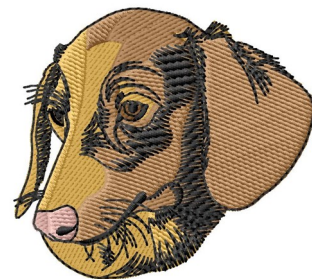

Name: Dachshund Head

SKU: GSD01-DC2153

Brand: Grand Slam Designs

Unique Colors: 13 (5 color Stops)

Unique Colors

	Color Name (Color Code)	Manufacturer - Type
	Super White (1001) [No Color Selected]	madeira - rayon
	Dusty Lilac (1263) [No Color Selected]	madeira - rayon
	Crocus (286)	Exquisite - Polyester 1000m

Complete Color Sequence

#		Color Name (Color Code)	Manufacturer - Type
1		Super White (1001) [No Color Selected]	madeira - rayon
2		Super White (1001) [No Color Selected]	madeira - rayon
3		Crocus (286)	Exquisite - Polyester 1000m