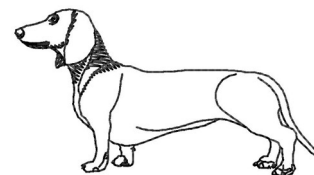

Name: Dachshund Outline Machine Embroidery Design

SKU: GSD01-DC2151

Brand: Grand Slam Designs

Unique Colors: 13 (1 color Stops)

Unique Colors

	Color Name (Color Code)	Manufacturer - Type
	Super White (1001) [No Color Selected]	madeira - rayon
	Dusty Lilac (1263) [No Color Selected]	madeira - rayon
	Crocus (286)	Exquisite - Polyester 1000m