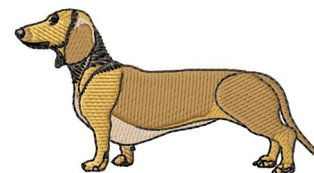

Name: Smooth-Haired Dachshund

SKU: GSD01-DC2149

Brand: Grand Slam Designs

Unique Colors: 13 (6 color Stops)

Unique Colors

	Color Name (Color Code)	Manufacturer - Type
	Super White (1001) [No Color Selected]	madeira - rayon
	Dusty Lilac (1263) [No Color Selected]	madeira - rayon
	Crocus (286)	Exquisite - Polyester 1000m

Complete Color Sequence

#		Color Name (Color Code)	Manufacturer - Type
1		Super White (1001) [No Color Selected]	madeira - rayon
2		Super White (1001) [No Color Selected]	madeira - rayon
3		Crocus (286)	Exquisite - Polyester 1000m