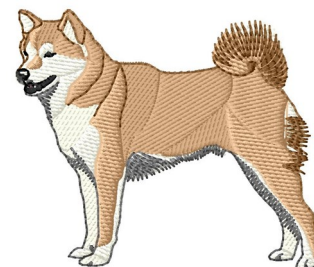

Name: Shibu Inu Machine Embroidery Design

SKU: GSD01-DC2132

Brand: Grand Slam Designs

Unique Colors: 13 (6 color Stops)

Unique Colors

	Color Name (Color Code)	Manufacturer - Type
	Super White (1001) [No Color Selected]	madeira - rayon
	Dusty Lilac (1263) [No Color Selected]	madeira - rayon
	Crocus (286)	Exquisite - Polyester 1000m

Complete Color Sequence

#		Color Name (Color Code)	Manufacturer - Type
1		Super White (1001) [No Color Selected]	madeira - rayon
2		Super White (1001) [No Color Selected]	madeira - rayon
3		Crocus (286)	Exquisite - Polyester 1000m