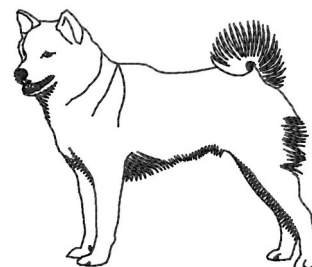

Name: Shiba Outline Machine Embroidery Design

SKU: GSD01-DC2126

Brand: Grand Slam Designs

Unique Colors: 13 (1 color Stops)

Unique Colors

	Color Name (Color Code)	Manufacturer - Type
	Super White (1001) [No Color Selected]	madeira - rayon
	Dusty Lilac (1263) [No Color Selected]	madeira - rayon
	Crocus (286)	Exquisite - Polyester 1000m