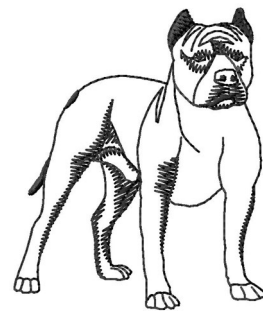

Name: Staffy Outline Machine Embroidery Design

SKU: GSD01-DC2118

Brand: Grand Slam Designs

Unique Colors: 13 (1 color Stops)

Unique Colors

	Color Name (Color Code)	Manufacturer - Type
	Super White (1001) [No Color Selected]	madeira - rayon
	Dusty Lilac (1263) [No Color Selected]	madeira - rayon
	Crocus (286)	Exquisite - Polyester 1000m