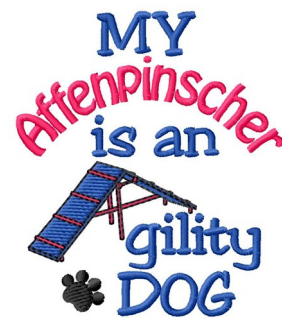

Name: Affenpinscher Machine Embroidery Design

SKU: GSD01-DC1992

Brand: Grand Slam Designs

Unique Colors: 13 (3 color Stops)

Unique Colors

	Color Name (Color Code)	Manufacturer - Type
	Super White (1001) [No Color Selected]	madeira - rayon
	Dusty Lilac (1263) [No Color Selected]	madeira - rayon
	Crocus (286)	Exquisite - Polyester 1000m