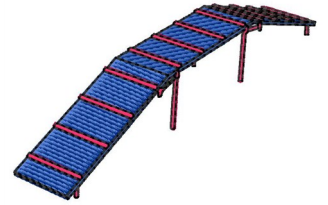

Name: Cat Walk

SKU: GSD01-DC1706

Brand: Grand Slam Designs

Unique Colors: 13 (3 color Stops)

Unique Colors

| | Color Name (Color Code) | Manufacturer - Type |
|--|--|-----------------------------|
|  | Super White (1001) [No Color Selected] | madeira - rayon |
|  | Dusty Lilac (1263) [No Color Selected] | madeira - rayon |
|  | Crocus (286) | Exquisite - Polyester 1000m |

Complete Color Sequence

| # | | Color Name (Color Code) | Manufacturer - Type |
|---|---|--|--------------------------------|
| 1 |  | Super White (1001) [No Color Selected] | madeira - rayon |
| 2 |  | Super White (1001) [No Color Selected] | madeira - rayon |
| 3 |  | Crocus (286) | Exquisite - Polyester 1000m |