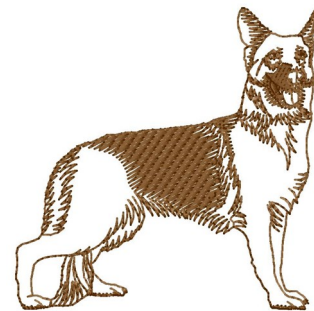

Name: Shepherd Outline Machine Embroidery Design

SKU: GSD01-DC1514

Brand: Grand Slam Designs

Unique Colors: 13 (1 color Stops)

Unique Colors

	Color Name (Color Code)	Manufacturer - Type
	Super White (1001) [No Color Selected]	madeira - rayon
	Dusty Lilac (1263) [No Color Selected]	madeira - rayon
	Crocus (286)	Exquisite - Polyester 1000m

Complete Color Sequence

#		Color Name (Color Code)	Manufacturer - Type
1		Super White (1001) [No Color Selected]	madeira - rayon
2		Super White (1001) [No Color Selected]	madeira - rayon
3		Crocus (286)	Exquisite - Polyester 1000m