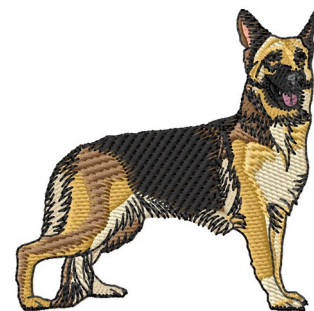

Name: German Shepherd Machine Embroidery Design

SKU: GSD01-DC1512

Brand: Grand Slam Designs

Unique Colors: 13 (10 color Stops)

Unique Colors

	Color Name (Color Code)	Manufacturer - Type
	Super White (1001) [No Color Selected]	madeira - rayon
	Dusty Lilac (1263) [No Color Selected]	madeira - rayon
	Crocus (286)	Exquisite - Polyester 1000m

Complete Color Sequence

#		Color Name (Color Code)	Manufacturer - Type
1		Super White (1001) [No Color Selected]	madeira - rayon
2		Super White (1001) [No Color Selected]	madeira - rayon
3		Crocus (286)	Exquisite - Polyester 1000m