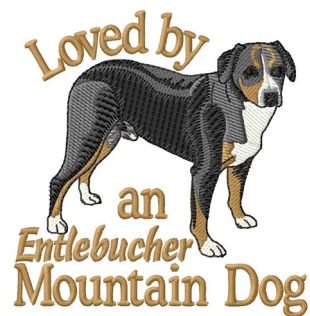

**Name:** Loved By Machine Embroidery Design

**SKU:** GSD01-DC1504T1

**Brand:** Grand Slam Designs

**Unique Colors:** 13 (8 color Stops)