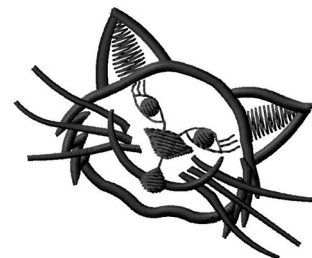

Name: Cat Face Outline

SKU: GSD01-DC1504

Brand: Grand Slam Designs

Unique Colors: 13 (1 color Stops)

Unique Colors

	Color Name (Color Code)	Manufacturer - Type
	Super White (1001) [No Color Selected]	madeira - rayon
	Dusty Lilac (1263) [No Color Selected]	madeira - rayon
	Crocus (286)	Exquisite - Polyester 1000m