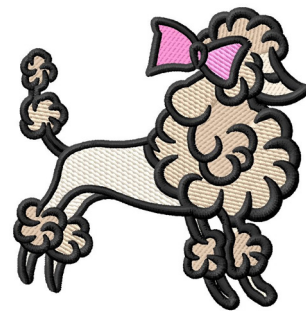

Name: French Poodle Machine Embroidery Design

SKU: GSD01-DC1498

Brand: Grand Slam Designs

Unique Colors: 13 (4 color Stops)

Unique Colors

	Color Name (Color Code)	Manufacturer - Type
	Super White (1001) [No Color Selected]	madeira - rayon
	Dusty Lilac (1263) [No Color Selected]	madeira - rayon
	Crocus (286)	Exquisite - Polyester 1000m

Complete Color Sequence

#		Color Name (Color Code)	Manufacturer - Type
1		Super White (1001) [No Color Selected]	madeira - rayon
2		Super White (1001) [No Color Selected]	madeira - rayon
3		Crocus (286)	Exquisite - Polyester 1000m