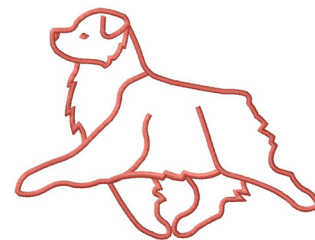

Name: Running Aussie Outline Machine
Embroidery Design

SKU: GSD01-DC1454

Brand: Grand Slam Designs

Unique Colors: 13 (1 color Stops)

Unique Colors

	Color Name (Color Code)	Manufacturer - Type
	Super White (1001) [No Color Selected]	madeira - rayon
	Dusty Lilac (1263) [No Color Selected]	madeira - rayon
	Crocus (286)	Exquisite - Polyester 1000m