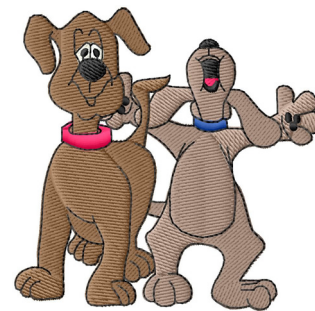

Name: Dog Pals Machine Embroidery Design

SKU: GSD01-DC1080R

Brand: Grand Slam Designs

Unique Colors: 13 (7 color Stops)

Unique Colors

	Color Name (Color Code)	Manufacturer - Type
	Super White (1001) [No Color Selected]	madeira - rayon
	Dusty Lilac (1263) [No Color Selected]	madeira - rayon
	Crocus (286)	Exquisite - Polyester 1000m

Complete Color Sequence

#		Color Name (Color Code)	Manufacturer - Type
1		Super White (1001) [No Color Selected]	madeira - rayon
2		Super White (1001) [No Color Selected]	madeira - rayon
3		Crocus (286)	Exquisite - Polyester 1000m