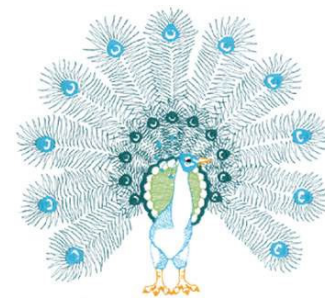

Name: Small Peacock Outline Machine
Embroidery Design

SKU: DC01-DC0144

Brand: Dakota Collectibles

Unique Colors: 13 (5 color Stops)

Unique Colors

	Color Name (Color Code)	Manufacturer - Type
	Super White (1001) [No Color Selected]	madeira - rayon
	Dusty Lilac (1263) [No Color Selected]	madeira - rayon
	Crocus (286)	Exquisite - Polyester 1000m

Complete Color Sequence

#		Color Name (Color Code)	Manufacturer - Type
1		Super White (1001) [No Color Selected]	madeira - rayon
2		Super White (1001) [No Color Selected]	madeira - rayon
3		Crocus (286)	Exquisite - Polyester 1000m