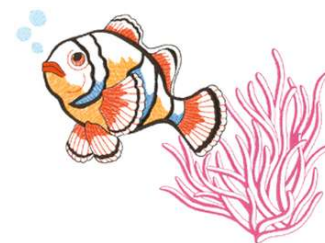

Name: Clown Fish Machine Embroidery Design

SKU: DC01-DC0115

Brand: Dakota Collectibles

Unique Colors: 13 (6 color Stops)

Unique Colors

	Color Name (Color Code)	Manufacturer - Type
	Super White (1001) [No Color Selected]	madeira - rayon
	Dusty Lilac (1263) [No Color Selected]	madeira - rayon
	Crocus (286)	Exquisite - Polyester 1000m