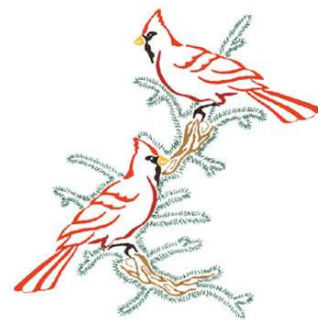

Name: Small Cardinals Machine Embroidery Design

SKU: DC01-DC0112

Brand: Dakota Collectibles

Unique Colors: 13 (6 color Stops)

Unique Colors

	Color Name (Color Code)	Manufacturer - Type
	Super White (1001) [No Color Selected]	madeira - rayon
	Dusty Lilac (1263) [No Color Selected]	madeira - rayon
	Crocus (286)	Exquisite - Polyester 1000m