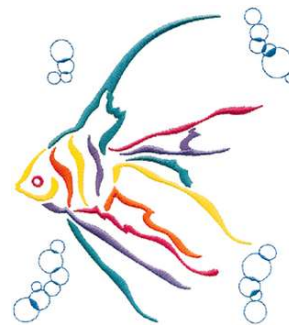

Name: Angelfish Machine Embroidery Design

SKU: DC01-DC0086

Brand: Dakota Collectibles

Unique Colors: 13 (6 color Stops)

Unique Colors

	Color Name (Color Code)	Manufacturer - Type
	Super White (1001) [No Color Selected]	madeira - rayon
	Dusty Lilac (1263) [No Color Selected]	madeira - rayon
	Crocus (286)	Exquisite - Polyester 1000m

Complete Color Sequence

#		Color Name (Color Code)	Manufacturer - Type
1		Super White (1001) [No Color Selected]	madeira - rayon
2		Super White (1001) [No Color Selected]	madeira - rayon
3		Crocus (286)	Exquisite - Polyester 1000m