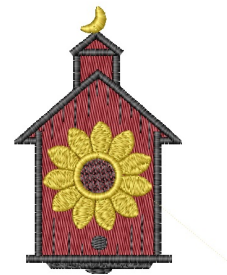

Name: Homespun Country Birdhouse Machine Embroidery Design

SKU: DBM01-DBMhscBrdHs

Brand: Designs by Moonlight

Unique Colors: 13 (3 color Stops)

Unique Colors

	Color Name (Color Code)	Manufacturer - Type
	Super White (1001) [No Color Selected]	madeira - rayon
	Dusty Lilac (1263) [No Color Selected]	madeira - rayon
	Crocus (286)	Exquisite - Polyester 1000m

Complete Color Sequence

#		Color Name (Color Code)	Manufacturer - Type
1		Super White (1001) [No Color Selected]	madeira - rayon
2		Super White (1001) [No Color Selected]	madeira - rayon
3		Crocus (286)	Exquisite - Polyester 1000m