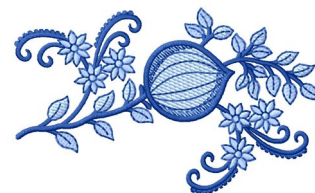

Name: Floral in Blues

SKU: GSD01-DAG165

Brand: Grand Slam Designs

Unique Colors: 13 (2 color Stops)

Unique Colors

	Color Name (Color Code)	Manufacturer - Type
	Super White (1001) [No Color Selected]	madeira - rayon
	Dusty Lilac (1263) [No Color Selected]	madeira - rayon
	Crocus (286)	Exquisite - Polyester 1000m

Complete Color Sequence

#		Color Name (Color Code)	Manufacturer - Type
1		Super White (1001) [No Color Selected]	madeira - rayon
2		Super White (1001) [No Color Selected]	madeira - rayon
3		Crocus (286)	Exquisite - Polyester 1000m