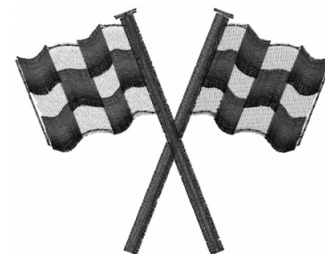

Name: Crossed racing flags Machine Embroidery Design

SKU: DS01-Crossed_racing_flags_sm1

Brand: DataStitch

Unique Colors: 13 (2 color Stops)

Unique Colors

	Color Name (Color Code)	Manufacturer - Type
	Super White (1001) [No Color Selected]	madeira - rayon
	Dusty Lilac (1263) [No Color Selected]	madeira - rayon
	Crocus (286)	Exquisite - Polyester 1000m

Complete Color Sequence

#		Color Name (Color Code)	Manufacturer - Type
1		Super White (1001) [No Color Selected]	madeira - rayon
2		Super White (1001) [No Color Selected]	madeira - rayon
3		Crocus (286)	Exquisite - Polyester 1000m