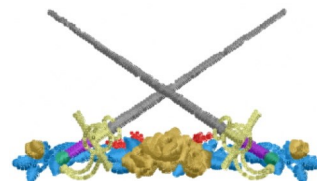

**Name:** Crossed Swords Machine Embroidery Design

**SKU:** DS01-Crossed\_Swords\_Two

**Brand:** DataStitch

**Unique Colors:** 13 (7 color Stops)

## Unique Colors

	<b>Color Name (Color Code)</b>	<b>Manufacturer - Type</b>
	Super White (1001) [No Color Selected]	madeira - rayon
	Dusty Lilac (1263) [No Color Selected]	madeira - rayon
	Crocus (286)	Exquisite - Polyester 1000m

# Complete Color Sequence

#		Color Name (Color Code)	Manufacturer - Type
1		Super White (1001) [No Color Selected]	madeira - rayon
2		Super White (1001) [No Color Selected]	madeira - rayon
3		Crocus (286)	Exquisite - Polyester 1000m