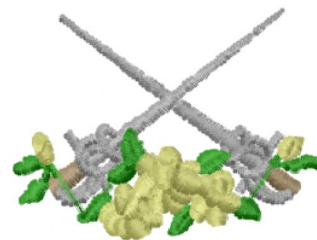

Name: Crossed Swords Machine Embroidery Design

SKU: DS01-Crossed_Swords

Brand: DataStitch

Unique Colors: 13 (4 color Stops)

Unique Colors

| | Color Name (Color Code) | Manufacturer - Type |
|--|--|-----------------------------|
|  | Super White (1001) [No Color Selected] | madeira - rayon |
|  | Dusty Lilac (1263) [No Color Selected] | madeira - rayon |
|  | Crocus (286) | Exquisite - Polyester 1000m |

Complete Color Sequence

| # | | Color Name (Color Code) | Manufacturer - Type |
|---|---|--|--------------------------------|
| 1 |  | Super White (1001) [No Color Selected] | madeira - rayon |
| 2 |  | Super White (1001) [No Color Selected] | madeira - rayon |
| 3 |  | Crocus (286) | Exquisite - Polyester 1000m |