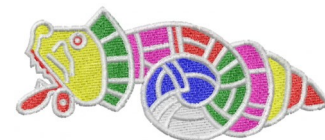

Name: Crazy Snake Machine Embroidery Design

SKU: DS01-Crazy_Snake

Brand: DataStitch

Unique Colors: 13 (12 color Stops)

Unique Colors

	Color Name (Color Code)	Manufacturer - Type
	Super White (1001) [No Color Selected]	madeira - rayon
	Dusty Lilac (1263) [No Color Selected]	madeira - rayon
	Crocus (286)	Exquisite - Polyester 1000m

Complete Color Sequence

#		Color Name (Color Code)	Manufacturer - Type
1		Super White (1001) [No Color Selected]	madeira - rayon
2		Super White (1001) [No Color Selected]	madeira - rayon
3		Crocus (286)	Exquisite - Polyester 1000m